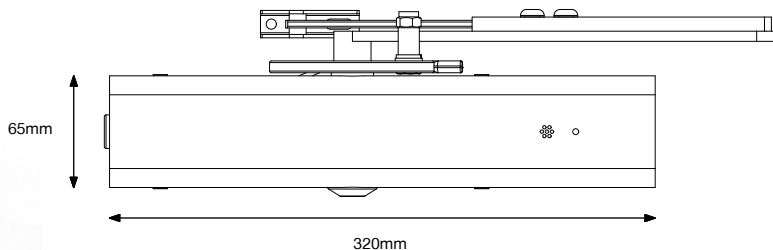

Freedor Free-Swing Overhead Door Closer

Technical Information

Freedor has been independently tested for mechanical and electronic safety and is CE marked to the performance standards

EN1154	4	8	3	1	1	3
EN1155	3	8	4	1	1	0

EN 1634 Fire Test - Freedor has been tested to EN 1634 for 30, 60 minute door sets. Test certificates are available on request.

Specification Overview

Power Size	EN4
Door Size Max	
Weight	80Kg
Width	950mm
Fire Tested	Yes
Adjustable Closing Speed	Yes
Back Check	Yes
Adjustable Latching Speed	Yes
Power Supply	9V Alkaline battery pack (part no. FD6152)
Battery life	18-24 months

Product Dimensions

- Height: 105 mm (with arm width 105mm)
- Length: 320 mm
- Depth: 90 mm
- Weight : 2.9kg